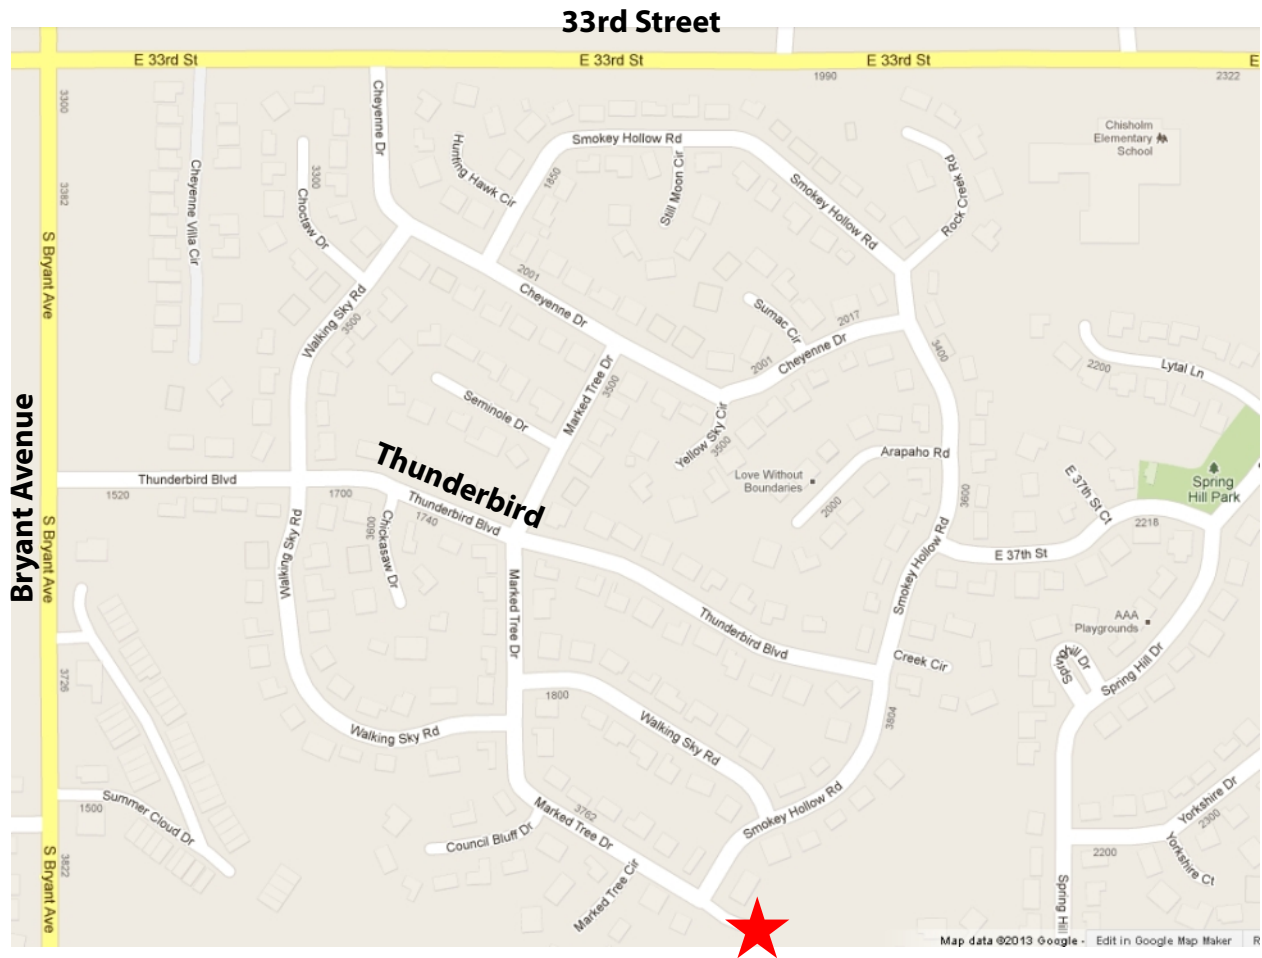

# Cheyenne Ridge Edmond

Easter Egg Hunt

Edmond, Oklahoma

**10:00 AM** on the Saturday before Easter

Rain or Shine

Marked Tree Drive and Smokey Hollow

[CheyenneRidgeEdmond.com](http://CheyenneRidgeEdmond.com)